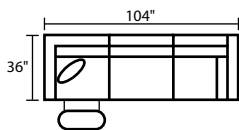

920 DARBY

920926 - LAF Reclining Loveseat

920927 - RAF Reclining Loveseat

920904 - Armless Loveseat

920903 - Armless Chair

920972 - Tri-Back Wedge

920922 - Wall A Way Recliner

920981 - LAF Recl Sect. w/ return

920977 - LAF Chaise w/ Pressback

920978 - RAF Chaise w/ Pressback

920982 - RAF Recl Sect. w/ return

920933 - Dual Reclining Sofa

920932 - Dual Reclining Loveseat

920926 / 920978

920977 / 920927

920977 / 920903 / 920927