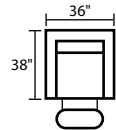

920 DARBY

920926 - LAF Reclining Loveseat

920927 - RAF Reclining Loveseat

920904 - Armless Loveseat

920903 - Armless Chair

920972 - Tri-Back Wedge

920922 - Wall A Way Recliner

920981 - LAF Recl Sect. w/ return

920977 - LAF Chaise w/ Pressback

920978 - RAF Chaise w/ Pressback

920982 - RAF Recl Sect. w/ return

920933 - Dual Reclining Sofa

920932 - Dual Reclining Loveseat

920926 / 920978

920977 / 920927

920977 / 920903 / 920927

920926 / 920972 / 920904 / 920978

920926 / 920972 / 920927

920977 / 920904 / 920978

920981 / 920927

* DIMENSIONS ARE APPROXIMATE