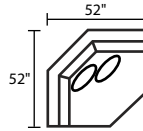

920 DARBY

920926 - LAF Reclining Loveseat

920927 - RAF Reclining Loveseat

920904 - Armless Loveseat

920903 - Armless Chair

920972 - Tri-Back Wedge

920922 - Wall A Way Recliner

920981 - LAF Recl Sect. w/ return

920977 - LAF Chaise w/ Pressback

920978 - RAF Chaise w/ Pressback

920982 - RAF Recl Sect. w/ return

920933 - Dual Reclining Sofa

920932 - Dual Reclining Loveseat

920926 / 920978

920977 / 920927

920977 / 920903 / 920927

920926 / 920972 / 920904 / 920978

920926 / 920972 / 920927

920977 / 920904 / 920978

920981 / 920927

* DIMENSIONS ARE APPROXIMATE