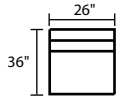

920 DARBY

920926 - LAF Reclining Loveseat

920927 - RAF Reclining Loveseat

920904 - Armless Loveseat

920903 - Armless Chair

920972 - Tri-Back Wedge

920922 - Wall A Way Recliner

920981 - LAF Recl Sect. w/ return

920977 - LAF Chaise w/ Pressback

920978 - RAF Chaise w/ Pressback

920982 - RAF Recl Sect. w/ return

920933 - Dual Reclining Sofa

920932 - Dual Reclining Loveseat

920926 / 920978

920977 / 920927

920977 / 920903 / 920927

920926 / 920972 / 920904 / 920978

920926 / 920972 / 920927

920977 / 920904 / 920978

920981 / 920927

* DIMENSIONS ARE APPROXIMATE