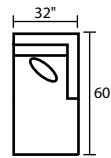

920 DARBY

920926 - LAF Reclining Loveseat

920927 - RAF Reclining Loveseat

920904 - Armless Loveseat

920903 - Armless Chair

920972 - Tri-Back Wedge

920922 - Wall A Way Recliner

920981 - LAF Recl Sect. w/ return

920977 - LAF Chaise w/ Pressback

920978 - RAF Chaise w/ Pressback

920982 - RAF Recl Sect. w/ return

920933 - Dual Reclining Sofa

920932 - Dual Reclining Loveseat

920926 / 920978

920977 / 920927

920977 / 920903 / 920927

920926 / 920972 / 920904 / 920978

920926 / 920972 / 920927

920977 / 920904 / 920978

920981 / 920927

* DIMENSIONS ARE APPROXIMATE