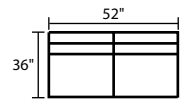

920 DARBY

920926 - LAF Reclining Loveseat

920927 - RAF Reclining Loveseat

920904 - Armless Loveseat

920903 - Armless Chair

920972 - Tri-Back Wedge

920922 - Wall A Way Recliner

920981 - LAF Recl Sect. w/ return

920977 - LAF Chaise w/ Pressback

920978 - RAF Chaise w/ Pressback

920982 - RAF Recl Sect. w/ return

920933 - Dual Reclining Sofa

920932 - Dual Reclining Loveseat

920926 / 920978

920977 / 920927

920977 / 920903 / 920927