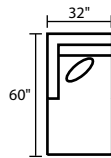

920 DARBY

920926 - LAF Reclining Loveseat

920927 - RAF Reclining Loveseat

920904 - Armless Loveseat

920903 - Armless Chair

920972 - Tri-Back Wedge

920922 - Wall A Way Recliner

920981 - LAF Recl Sect. w/ return

920977 - LAF Chaise w/ Pressback

920978 - RAF Chaise w/ Pressback

920982 - RAF Recl Sect. w/ return

920933 - Dual Reclining Sofa

920932 - Dual Reclining Loveseat

920926 / 920978

920977 / 920927

920977 / 920903 / 920927

920926 / 920972 / 920904 / 920978

920926 / 920972 / 920927

920977 / 920904 / 920978

920981 / 920927

* DIMENSIONS ARE APPROXIMATE