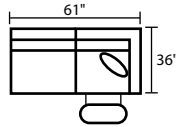

920 DARBY

920926 - LAF Reclining Loveseat

920927 - RAF Reclining Loveseat

920904 - Armless Loveseat

920903 - Armless Chair

920972 - Tri-Back Wedge

920922 - Wall A Way Recliner

920981 - LAF Recl Sect. w/ return

920977 - LAF Chaise w/ Pressback

920978 - RAF Chaise w/ Pressback

920982 - RAF Recl Sect. w/ return

920933 - Dual Reclining Sofa

920932 - Dual Reclining Loveseat

920926 / 920978

920977 / 920927

920977 / 920903 / 920927

920926 / 920972 / 920904 / 920978

920926 / 920972 / 920927

920977 / 920904 / 920978

920981 / 920927

* DIMENSIONS ARE APPROXIMATE