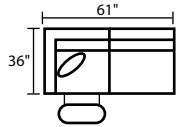

920 DARBY

920926 - LAF Reclining Loveseat

920927 - RAF Reclining Loveseat

920904 - Armless Loveseat

920903 - Armless Chair

920972 - Tri-Back Wedge

920922 - Wall A Way Recliner

920981 - LAF Recl Sect. w/ return

920977 - LAF Chaise w/ Pressback

920978 - RAF Chaise w/ Pressback

920982 - RAF Recl Sect. w/ return

920933 - Dual Reclining Sofa

920932 - Dual Reclining Loveseat

920926 / 920978

920977 / 920927

920977 / 920903 / 920927

920926 / 920972 / 920904 / 920978

920926 / 920972 / 920927

920977 / 920904 / 920978

920981 / 920927

* DIMENSIONS ARE APPROXIMATE