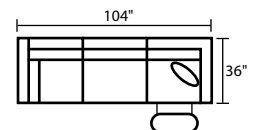

920 DARBY

920926 - LAF Reclining Loveseat

920927 - RAF Reclining Loveseat

920904 - Armless Loveseat

920903 - Armless Chair

920972 - Tri-Back Wedge

920922 - Wall A Way Recliner

920981 - LAF Recl Sect. w/ return

920977 - LAF Chaise w/ Pressback

920978 - RAF Chaise w/ Pressback

920982 - RAF Recl Sect. w/ return

920933 - Dual Reclining Sofa

920932 - Dual Reclining Loveseat

920926 / 920978

920977 / 920927

920977 / 920903 / 920927