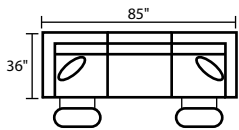

920 DARBY

920926 - LAF Reclining Loveseat

920927 - RAF Reclining Loveseat

920904 - Armless Loveseat

920903 - Armless Chair

920972 - Tri-Back Wedge

920922 - Wall A Way Recliner

920981 - LAF Recl Sect. w/ return

920977 - LAF Chaise w/ Pressback

920978 - RAF Chaise w/ Pressback

920982 - RAF Recl Sect. w/ return

920933 - Dual Reclining Sofa

920932 - Dual Reclining Loveseat

920926 / 920978

920977 / 920927

920977 / 920903 / 920927

920926 / 920972 / 920904 / 920978

920926 / 920972 / 920927

920977 / 920904 / 920978

920981 / 920927

* DIMENSIONS ARE APPROXIMATE