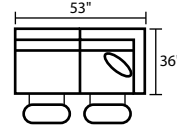

920 DARBY

920926 - LAF Reclining Loveseat

920927 - RAF Reclining Loveseat

920961 - LAF Dual Recl Loveseat

920962 - RAF Dual Recl Loveseat

920904 - Armless Loveseat

920903 - Armless Chair

920972 - Tri-Back Wedge

920922 - Wall A Way Recliner

920981 - LAF Recl Sect. w/ return

920977 - LAF Chaise w/ Pressback

920978 - RAF Chaise w/ Pressback

920982 - RAF Recl Sect. w/ return

920933 - Dual Reclining Sofa

920932 - Dual Reclining Loveseat