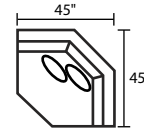

920 DARBY

920926 - LAF Reclining Loveseat

920927 - RAF Reclining Loveseat

920961 - LAF Dual Recl Loveseat

920962 - RAF Dual Recl Loveseat

920904 - Armless Loveseat

920903 - Armless Chair

920972 - Tri-Back Wedge

920922 - Wall A Way Recliner

920981 - LAF Recl Sect. w/ return

920977 - LAF Chaise w/ Pressback

920978 - RAF Chaise w/ Pressback

920982 - RAF Recl Sect. w/ return

920933 - Dual Reclining Sofa

920932 - Dual Reclining Loveseat