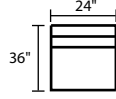

920 DARBY

920926 - LAF Reclining Loveseat

920927 - RAF Reclining Loveseat

920961 - LAF Dual Recl Loveseat

920962 - RAF Dual Recl Loveseat

920904 - Armless Loveseat

920903 - Armless Chair

920972 - Tri-Back Wedge

920922 - Wall A Way Recliner

920981 - LAF Recl Sect. w/ return

920977 - LAF Chaise w/ Pressback

920978 - RAF Chaise w/ Pressback

920982 - RAF Recl Sect. w/ return

920933 - Dual Reclining Sofa

920932 - Dual Reclining Loveseat