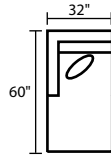

920 DARBY

920926 - LAF Reclining Loveseat

920927 - RAF Reclining Loveseat

920961 - LAF Dual Recl Loveseat

920962 - RAF Dual Recl Loveseat

920904 - Armless Loveseat

920903 - Armless Chair

920972 - Tri-Back Wedge

920922 - Wall A Way Recliner

920981 - LAF Recl Sect. w/ return

920977 - LAF Chaise w/ Pressback

920978 - RAF Chaise w/ Pressback

920982 - RAF Recl Sect. w/ return

920933 - Dual Reclining Sofa

920932 - Dual Reclining Loveseat