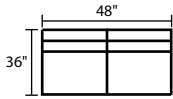

920 DARBY

920926 - LAF Reclining Loveseat

920927 - RAF Reclining Loveseat

920961 - LAF Dual Recl Loveseat

920962 - RAF Dual Recl Loveseat

920904 - Armless Loveseat

920903 - Armless Chair

920972 - Tri-Back Wedge

920922 - Wall A Way Recliner

920981 - LAF Recl Sect. w/ return

920977 - LAF Chaise w/ Pressback

920978 - RAF Chaise w/ Pressback

920982 - RAF Recl Sect. w/ return

920933 - Dual Reclining Sofa

920932 - Dual Reclining Loveseat