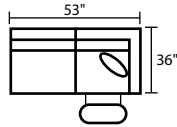

920 DARBY

920926 - LAF Reclining Loveseat

920927 - RAF Reclining Loveseat

920961 - LAF Dual Recl Loveseat

920962 - RAF Dual Recl Loveseat

920904 - Armless Loveseat

920903 - Armless Chair

920972 - Tri-Back Wedge

920922 - Wall A Way Recliner

920981 - LAF Recl Sect. w/ return

920977 - LAF Chaise w/ Pressback

920978 - RAF Chaise w/ Pressback

920982 - RAF Recl Sect. w/ return

920933 - Dual Reclining Sofa

920932 - Dual Reclining Loveseat