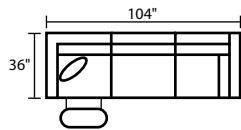

920 DARBY

920926 - LAF Reclining Loveseat

920927 - RAF Reclining Loveseat

920961 - LAF Dual Recl Loveseat

920962 - RAF Dual Recl Loveseat

920904 - Armless Loveseat

920903 - Armless Chair

920972 - Tri-Back Wedge

920922 - Wall A Way Recliner

920981 - LAF Recl Sect. w/ return

920977 - LAF Chaise w/ Pressback

920978 - RAF Chaise w/ Pressback

920982 - RAF Recl Sect. w/ return

920933 - Dual Reclining Sofa

920932 - Dual Reclining Loveseat