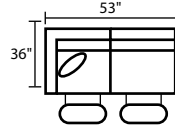

920 DARBY

920926 - LAF Reclining Loveseat

920927 - RAF Reclining Loveseat

920961 - LAF Dual Recl Loveseat

920962 - RAF Dual Recl Loveseat

920904 - Armless Loveseat

920903 - Armless Chair

920972 - Tri-Back Wedge

920922 - Wall A Way Recliner

920981 - LAF Recl Sect. w/ return

920977 - LAF Chaise w/ Pressback

920978 - RAF Chaise w/ Pressback

920982 - RAF Recl Sect. w/ return

920933 - Dual Reclining Sofa

920932 - Dual Reclining Loveseat