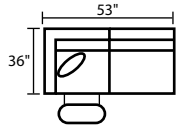

920 DARBY

920926 - LAF Reclining Loveseat

920927 - RAF Reclining Loveseat

920961 - LAF Dual Recl Loveseat

920962 - RAF Dual Recl Loveseat

920904 - Armless Loveseat

920903 - Armless Chair

920972 - Tri-Back Wedge

920922 - Wall A Way Recliner

920981 - LAF Recl Sect. w/ return

920977 - LAF Chaise w/ Pressback

920978 - RAF Chaise w/ Pressback

920982 - RAF Recl Sect. w/ return

920933 - Dual Reclining Sofa

920932 - Dual Reclining Loveseat