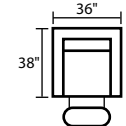

920 DARBY

920926 - LAF Reclining Loveseat

920927 - RAF Reclining Loveseat

920961 - LAF Dual Recl Loveseat

920962 - RAF Dual Recl Loveseat

920904 - Armless Loveseat

920903 - Armless Chair

920972 - Tri-Back Wedge

920922 - Wall A Way Recliner

920981 - LAF Recl Sect. w/ return

920977 - LAF Chaise w/ Pressback

920978 - RAF Chaise w/ Pressback

920982 - RAF Recl Sect. w/ return

920933 - Dual Reclining Sofa

920932 - Dual Reclining Loveseat