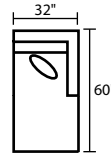

920 DARBY

920926 - LAF Reclining Loveseat

920927 - RAF Reclining Loveseat

920961 - LAF Dual Recl Loveseat

920962 - RAF Dual Recl Loveseat

920904 - Armless Loveseat

920903 - Armless Chair

920972 - Tri-Back Wedge

920922 - Wall A Way Recliner

920981 - LAF Recl Sect. w/ return

920977 - LAF Chaise w/ Pressback

920978 - RAF Chaise w/ Pressback

920982 - RAF Recl Sect. w/ return

920933 - Dual Reclining Sofa

920932 - Dual Reclining Loveseat