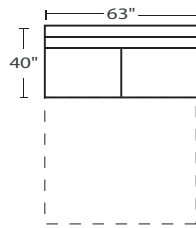

175 EVAN

17532L - LAF SECTIONAL W/ RET

17532R - RAF SECTIONAL W/ RET

17526L - LAF CONDO SOFA

17526R - RAF CONDO SOFA

17582L - LAF CHAISE

17582R - RAF CHAISE

17584L - LAF CUDDLER CHAISE

17584R - RAF CUDDLER CHAISE

17503 - ARMLESS CONDO

17506 - ARMLESS FULL SLEEPER

17532L / 17506 / 17582R

17582L / 17503 / 17532R

17582L / 17503 / 17584R

17532L / 17503 / 17584R

17532L / 17503 / 17532R

17582L / 17526R

* DIMENSIONS ARE APPROXIMATE