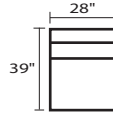

140 KNOBHILL

14030 - SOFA

14020 - LOVESEAT

14001 - ARM CHAIR

14002 - OTTOMAN

14059 - COCKTAIL CUBE OTTOMAN

14010 - ARMLESS CHAIR

14062 - SQUARE STORAGE OTTOMAN

14074L - LAF CHAIR 1/2

14074R - RAF CHAIR 1/2

14036L - LAF CONDO SECTIONAL W/ RET

14026R - RAF CONDO SOFA

14036R - RAF CONDO SECTIONAL W/ RET

14026L - LAF CONDO SOFA

14032L - LAF SECTIONAL W/ RETURN

14032R - RAF SECTIONAL W/ RETURN

14036L / 14074R

14074L / 14036R

14032L / 14026R

14036L / 14010 / 14074R

14026L / 14032R

* DIMENSIONS ARE APPROXIMATE