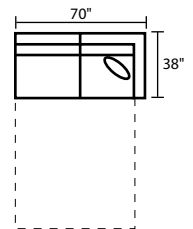

911908 - RAF Dual Reclining Loveseat

911977P - LAF Chaise w/ Pressback

911973 - Options Wedge

911978P - RAF Chaise w/ Pressback

911952 - LAF Full Sleeper

911990 - Queen Sleeper

911950 - Armless Full Sleeper

911951 - RAF Full Sleeper

911907 / 911973 / 911908

911926 / 911973 / 911927

911977P / 911927

911977P / 911903 / 911973 / 911903 / 911927

911926 / 911973 / 911904 / 911978P

* DIMENSIONS ARE APPROXIMATE