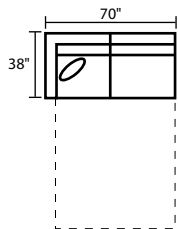

911908 - RAF Dual Reclining Loveseat

911977P - LAF Chaise w/ Pressback

911973 - Options Wedge

911978P - RAF Chaise w/ Pressback

911952 - LAF Full Sleeper

911990 - Queen Sleeper

911950 - Armless Full Sleeper

911951 - RAF Full Sleeper

911907 / 911973 / 911908

911926 / 911973 / 911927

911977P / 911927

911977P / 911903 / 911973 / 911903 / 911927

911926 / 911973 / 911904 / 911978P

* DIMENSIONS ARE APPROXIMATE