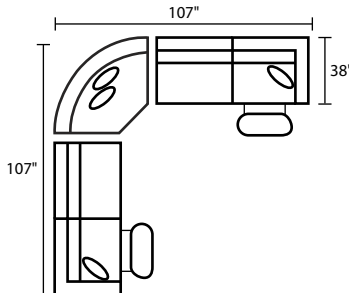

911908 - RAF Dual Reclining Loveseat

911977P - LAF Chaise w/ Pressback

911973 - Options Wedge

911978P - RAF Chaise w/ Pressback

911952 - LAF Full Sleeper

911990 - Queen Sleeper

911950 - Armless Full Sleeper

911951 - RAF Full Sleeper

911907 / 911973 / 911908

911926 / 911973 / 911927

911977P / 911927

911977P / 911903 / 911973 / 911903 / 911927

911926 / 911973 / 911904 / 911978P

* DIMENSIONS ARE APPROXIMATE