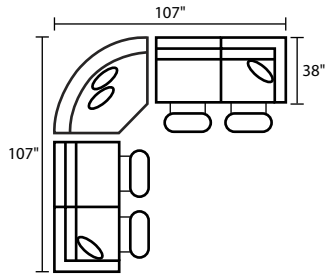

911908 - RAF Dual Reclining Loveseat

911977P - LAF Chaise w/ Pressback

911973 - Options Wedge

911978P - RAF Chaise w/ Pressback

911952 - LAF Full Sleeper

911990 - Queen Sleeper

911950 - Armless Full Sleeper

911951 - RAF Full Sleeper

911907 / 911973 / 911908

911926 / 911973 / 911927

911977P / 911927

911977P / 911903 / 911973 / 911903 / 911927

911926 / 911973 / 911904 / 911978P

* DIMENSIONS ARE APPROXIMATE