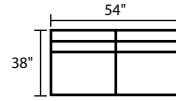

911 LEWIS

911933 - Dual Reclining Sofa

911932 - Dual Reclining Loveseat

911904 - Armless Loveseat

911903 - Armless Chair

911926 - LAF Reclining Loveseat

911927 - RAF Reclining Loveseat

911907 - LAF Dual Reclining Loveseat

911908 - RAF Dual Reclining Loveseat

911977P - LAF Chaise w/ Pressback

911973 - Options Wedge

911978P - RAF Chaise w/ Pressback

911952 - LAF Full Sleeper

911990 - Queen Sleeper

911950 - Armless Full Sleeper