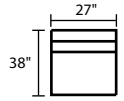

911 LEWIS

911933 - Dual Reclining Sofa

911932 - Dual Reclining Loveseat

911904 - Armless Loveseat

911903 - Armless Chair

911926 - LAF Reclining Loveseat

911927 - RAF Reclining Loveseat

911907 - LAF Dual Reclining Loveseat

911908 - RAF Dual Reclining Loveseat

911977P - LAF Chaise w/ Pressback

911973 - Options Wedge

911978P - RAF Chaise w/ Pressback

911952 - LAF Full Sleeper

911990 - Queen Sleeper

911950 - Armless Full Sleeper