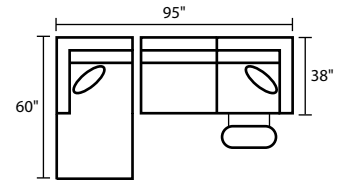

911908 - RAF Dual Reclining Loveseat

911977P - LAF Chaise w/ Pressback

911973 - Options Wedge

911978P - RAF Chaise w/ Pressback

911952 - LAF Full Sleeper

911990 - Queen Sleeper

911950 - Armless Full Sleeper

911951 - RAF Full Sleeper

911907 / 911973 / 911908

911926 / 911973 / 911927

911977P / 911927

911977P / 911903 / 911973 / 911903 / 911927

911926 / 911973 / 911904 / 911978P

* DIMENSIONS ARE APPROXIMATE