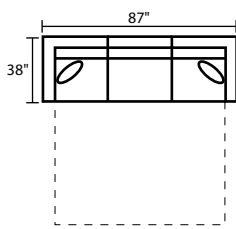

911908 - RAF Dual Reclining Loveseat

911977P - LAF Chaise w/ Pressback

911973 - Options Wedge

911978P - RAF Chaise w/ Pressback

911952 - LAF Full Sleeper

911990 - Queen Sleeper

911950 - Armless Full Sleeper

911951 - RAF Full Sleeper

911907 / 911973 / 911908

911926 / 911973 / 911927

911977P / 911927

911977P / 911903 / 911973 / 911903 / 911927

911926 / 911973 / 911904 / 911978P

* DIMENSIONS ARE APPROXIMATE