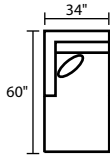

911 LEWIS

911933 - Dual Reclining Sofa

911932 - Dual Reclining Loveseat

911904 - Armless Loveseat

911903 - Armless Chair

911926 - LAF Reclining Loveseat

911927 - RAF Reclining Loveseat

911907 - LAF Dual Reclining Loveseat

911908 - RAF Dual Reclining Loveseat

911977P - LAF Chaise w/ Pressback

911973 - Options Wedge

911978P - RAF Chaise w/ Pressback

911952 - LAF Full Sleeper

911990 - Queen Sleeper

911950 - Armless Full Sleeper