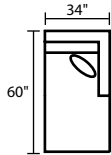

911 LEWIS

911933 - Dual Reclining Sofa

911932 - Dual Reclining Loveseat

911904 - Armless Loveseat

911903 - Armless Chair

911926 - LAF Reclining Loveseat

911927 - RAF Reclining Loveseat

911907 - LAF Dual Reclining Loveseat

911908 - RAF Dual Reclining Loveseat

911977P - LAF Chaise w/ Pressback

911973 - Options Wedge

911978P - RAF Chaise w/ Pressback

911952 - LAF Full Sleeper

911990 - Queen Sleeper

911950 - Armless Full Sleeper