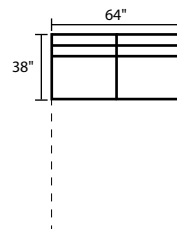

911908 - RAF Dual Reclining Loveseat

911977P - LAF Chaise w/ Pressback

911973 - Options Wedge

911978P - RAF Chaise w/ Pressback

911952 - LAF Full Sleeper

911990 - Queen Sleeper

911950 - Armless Full Sleeper

911951 - RAF Full Sleeper

911907 / 911973 / 911908

911926 / 911973 / 911927

911977P / 911927

911977P / 911903 / 911973 / 911903 / 911927

911926 / 911973 / 911904 / 911978P

* DIMENSIONS ARE APPROXIMATE