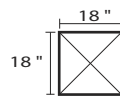

005 MIA

50274L - LAF CHAIR

50274R - RAF CHAIR

00515 - CORNER UNIT

00510 - ARMLESS CHAIR

00526L - LAF CONDO SOFA

00582R - RAF CHAISE

00572 - CUBE OTTOMAN

00526L / 00515 / 00526R

* DIMENSIONS ARE APPROXIMATE