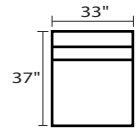

005 MIA

50274L - LAF CHAIR

50274R - RAF CHAIR

00515 - CORNER UNIT

00510 - ARMLESS CHAIR

00526L - LAF CONDO SOFA

00582R - RAF CHAISE

00572 - CUBE OTTOMAN

00526L / 00515 / 00526R

* DIMENSIONS ARE APPROXIMATE