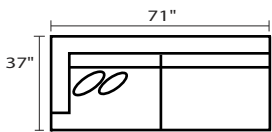

005 MIA

50274L - LAF CHAIR

50274R - RAF CHAIR

00515 - CORNER UNIT

00510 - ARMLESS CHAIR

00526L - LAF CONDO SOFA

00582R - RAF CHAISE

00572 - CUBE OTTOMAN

00526L / 00515 / 00526R

* DIMENSIONS ARE APPROXIMATE