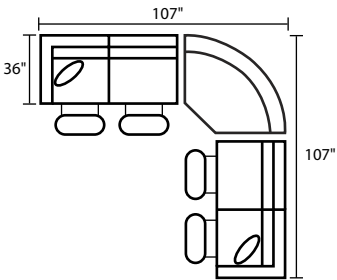

973 OCEANSIDE

973967 / 973973 / 973951

973933 - Dual Reclining Sofa

973932 - Dual Reclining Loveseat

973952 / 973973 / 973968

973938 - Dual Reclining Sofa w/ Drop Table

973961 / 973973 / 973962

973967 - LAF Reclining Condo Lvst

973968 - RAF Reclining Condo Lvst

973961 / 973973 / 973962

973961 - LAF Double Reclining Condo

973962 - RAF Double Reclining Condo

973967 / 973973 / 973903 / 973962

973903 - Armless Chair

973973 - Options Wedge