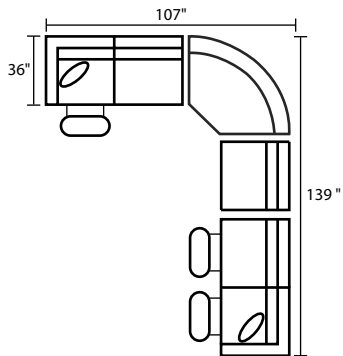

973 OCEANSIDE

973967 / 973973 / 973951

973933 - Dual Reclining Sofa

973932 - Dual Reclining Loveseat

973952 / 973973 / 973968

973938 - Dual Reclining Sofa w/ Drop Table

973961 / 973973 / 973962

973967 - LAF Reclining Condo Lvst

973968 - RAF Reclining Condo Lvst

973961 / 973973 / 973962

973961 - LAF Double Reclining Condo

973962 - RAF Double Reclining Condo

973967 / 973973 / 973903 / 973962

973903 - Armless Chair

973973 - Options Wedge

973961 / 973903 / 973973 / 973951

973916 - Swivel Glider Recliner

973921 - Rocker Recliner

973952 - LAF Full Sleeper

973990 - Queen Sleeper

973951 - RAF Full Sleeper