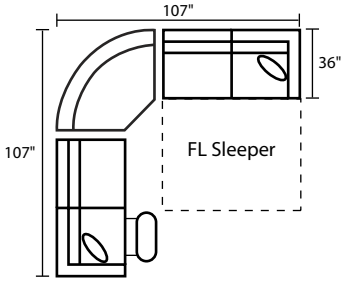

973 OCEANSIDE

973967 / 973973 / 973951

973933 - Dual Reclining Sofa

973932 - Dual Reclining Loveseat

973952 / 973973 / 973968

973938 - Dual Reclining Sofa w/ Drop Table

973961 / 973973 / 973962

973967 - LAF Reclining Condo Lvst

973968 - RAF Reclining Condo Lvst

973961 / 973973 / 973962

973961 - LAF Double Reclining Condo

973962 - RAF Double Reclining Condo

973967 / 973973 / 973903 / 973962

973903 - Armless Chair

973973 - Options Wedge