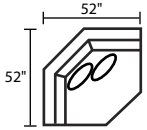

958 / 858 REMI

958926 / 858926 - LAF Reclining Loveseat

958927 / 858927- RAF Reclining Loveseat

958903 / 858903 - Armless Chair

958904 / 858904 - Armless Loveseat

958972 / 858972
Tri-Back Wedge

958915 / 858915
Square Corner

958922 / 858922
Wall A Way Recliner

958977 / 858977
LAF Chaise w/ Pressback

958978 / 858978
RAF Chaise w/ Pressback

958981 / 858981 - LAF Recl Sect. w/ return

958933 / 858933 - Dual Reclining Sofa

958932 / 858932 - Dual Reclining Loveseat

958926 / 958972 / 958927
858926 / 858972 / 858927

958926 / 958972 / 958904 / 958978
858926 / 858972 / 858904 / 858978

* DIMENSIONS ARE APPROXIMATE