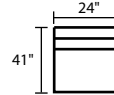

958 / 858 REMI

958926 / 858926 - LAF Reclining Loveseat

958927 / 858927- RAF Reclining Loveseat

958903 / 858903 - Armless Chair

958904 / 858904 - Armless Loveseat

958972 / 858972
Tri-Back Wedge

958915 / 858915
Square Corner

958922 / 858922
Wall A Way Recliner

958977 / 858977
LAF Chaise w/ Pressback

958978 / 858978
RAF Chaise w/ Pressback

958981 / 858981 - LAF Recl Sect. w/ return

958933 / 858933 - Dual Reclining Sofa

958932 / 858932 - Dual Reclining Loveseat