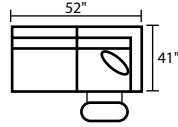

958 / 858 REMI

958926 / 858926 - LAF Reclining Loveseat

958927 / 858927- RAF Reclining Loveseat

958903 / 858903 - Armless Chair

958904 / 858904 - Armless Loveseat

958972 / 858972
Tri-Back Wedge

958915 / 858915
Square Corner

958922 / 858922
Wall A Way Recliner

958977 / 858977
LAF Chaise w/ Pressback

958978 / 858978
RAF Chaise w/ Pressback

958981 / 858981 - LAF Recl Sect. w/ return

958933 / 858933 - Dual Reclining Sofa

958932 / 858932 - Dual Reclining Loveseat

958926 / 958972 / 958927
858926 / 858972 / 858927

958926 / 958972 / 958904 / 958978
858926 / 858972 / 858904 / 858978

* DIMENSIONS ARE APPROXIMATE