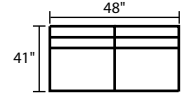

958 / 858 REMI

958926 / 858926 - LAF Reclining Loveseat

958927 / 858927- RAF Reclining Loveseat

958903 / 858903 - Armless Chair

958904 / 858904 - Armless Loveseat

958972 / 858972
Tri-Back Wedge

958915 / 858915
Square Corner

958922 / 858922
Wall A Way Recliner

958977 / 858977
LAF Chaise w/ Pressback

958978 / 858978
RAF Chaise w/ Pressback

958981 / 858981 - LAF Recl Sect. w/ return

958933 / 858933 - Dual Reclining Sofa

958932 / 858932 - Dual Reclining Loveseat