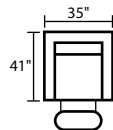

958 / 858 REMI

958926 / 858926 - LAF Reclining Loveseat

958927 / 858927- RAF Reclining Loveseat

958903 / 858903 - Armless Chair

958904 / 858904 - Armless Loveseat

958972 / 858972
Tri-Back Wedge

958915 / 858915
Square Corner

958922 / 858922
Wall A Way Recliner

958977 / 858977
LAF Chaise w/ Pressback

958978 / 858978
RAF Chaise w/ Pressback

958981 / 858981 - LAF Recl Sect. w/ return

958933 / 858933 - Dual Reclining Sofa

958932 / 858932 - Dual Reclining Loveseat

958926 / 958972 / 958927
858926 / 858972 / 858927

958926 / 958972 / 958904 / 958978
858926 / 858972 / 858904 / 858978

* DIMENSIONS ARE APPROXIMATE