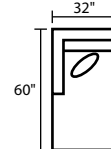

958 / 858 REMI

958926 / 858926 - LAF Reclining Loveseat

958927 / 858927- RAF Reclining Loveseat

958903 / 858903 - Armless Chair

958904 / 858904 - Armless Loveseat

958972 / 858972
Tri-Back Wedge

958915 / 858915
Square Corner

958922 / 858922
Wall A Way Recliner

958977 / 858977
LAF Chaise w/ Pressback

958978 / 858978
RAF Chaise w/ Pressback

958981 / 858981 - LAF Recl Sect. w/ return

958933 / 858933 - Dual Reclining Sofa

958932 / 858932 - Dual Reclining Loveseat

958926 / 958972 / 958927
858926 / 858972 / 858927

958926 / 958972 / 958904 / 958978
858926 / 858972 / 858904 / 858978

* DIMENSIONS ARE APPROXIMATE