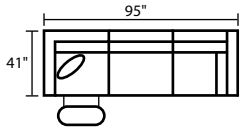

958 / 858 REMI

958926 / 858926 - LAF Reclining Loveseat

958927 / 858927- RAF Reclining Loveseat

958903 / 858903 - Armless Chair

958904 / 858904 - Armless Loveseat

958972 / 858972
Tri-Back Wedge

958915 / 858915
Square Corner

958922 / 858922
Wall A Way Recliner

958977 / 858977
LAF Chaise w/ Pressback

958978 / 858978
RAF Chaise w/ Pressback

958981 / 858981 - LAF Recl Sect. w/ return

958933 / 858933 - Dual Reclining Sofa

958932 / 858932 - Dual Reclining Loveseat