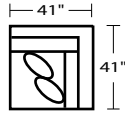

958 / 858 REMI

958926 / 858926 - LAF Reclining Loveseat

958927 / 858927- RAF Reclining Loveseat

958903 / 858903 - Armless Chair

958904 / 858904 - Armless Loveseat

958972 / 858972
Tri-Back Wedge

958915 / 858915
Square Corner

958922 / 858922
Wall A Way Recliner

958977 / 858977
LAF Chaise w/ Pressback

958978 / 858978
RAF Chaise w/ Pressback

958981 / 858981 - LAF Recl Sect. w/ return

958933 / 858933 - Dual Reclining Sofa

958932 / 858932 - Dual Reclining Loveseat

958926 / 958972 / 958927
858926 / 858972 / 858927

958926 / 958972 / 958904 / 958978
858926 / 858972 / 858904 / 858978

* DIMENSIONS ARE APPROXIMATE