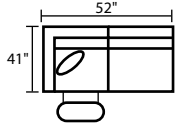

958 / 858 REMI

958926 / 858926 - LAF Reclining Loveseat

958927 / 858927- RAF Reclining Loveseat

958903 / 858903 - Armless Chair

958904 / 858904 - Armless Loveseat

958972 / 858972
Tri-Back Wedge

958915 / 858915
Square Corner

958922 / 858922
Wall A Way Recliner

958977 / 858977
LAF Chaise w/ Pressback

958978 / 858978
RAF Chaise w/ Pressback

958981 / 858981 - LAF Recl Sect. w/ return

958933 / 858933 - Dual Reclining Sofa

958932 / 858932 - Dual Reclining Loveseat

958926 / 958972 / 958927
858926 / 858972 / 858927

958926 / 958972 / 958904 / 958978
858926 / 858972 / 858904 / 858978

* DIMENSIONS ARE APPROXIMATE