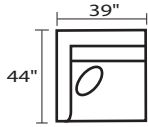

# 207 SMOKEY

20704L - LAF CHAIR

20710 - ARMLESS CHAIR

20704R - RAF CHAIR

20782L - LAF CHAISE

20715 - CORNER UNIT

20782R - RAF CHAISE

20704L / 20715 / 20710 / 20710 / 20782R

\* DIMENSIONS ARE APPROXIMATE