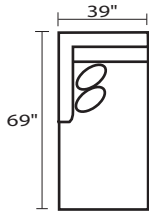

# 207 SMOKEY

20704L - LAF CHAIR

20710 - ARMLESS CHAIR

20704R - RAF CHAIR

20782L - LAF CHAISE

20715 - CORNER UNIT

20782R - RAF CHAISE

20704L / 20715 / 20710 / 20710 / 20782R

\* DIMENSIONS ARE APPROXIMATE