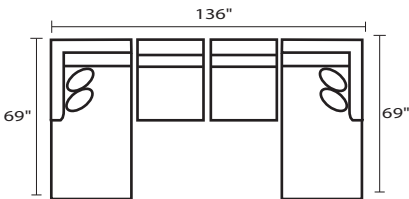

20782L / 20710 / 20710 / 20782R