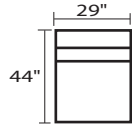

# 207 SMOKEY

20704L - LAF CHAIR

20710 - ARMLESS CHAIR

20704R - RAF CHAIR

20782L - LAF CHAISE

20715 - CORNER UNIT

20782R - RAF CHAISE

20704L / 20715 / 20710 / 20710 / 20782R

\* DIMENSIONS ARE APPROXIMATE