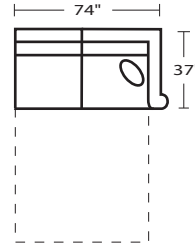

009 STAMPEDE

00932R - RAF SECTIONAL

03723L - LAF FULL SLEEPER

03723L - RAF FULL SLEEPER

00932L - LAF SECTIONAL

00926L - LAF CONDO SOFA

00903 - ARMLESS CONDO

00926R - RAF CONDO SOFA

00982L - LAF CHAISE

00906 - ARMLESS FULL SLEEPER

00982R - RAF CHAISE

00932L / 00903 / 00982R

00932L / 00923R

00926L / 00932R

00982L / 00903 / 00982R

* DIMENSIONS ARE APPROXIMATE