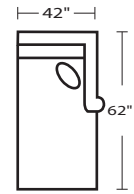

009 STAMPEDE

00932R - RAF SECTIONAL

03723L - LAF FULL SLEEPER

03723L - RAF FULL SLEEPER

00932L - LAF SECTIONAL

00926L - LAF CONDO SOFA

00903 - ARMLESS CONDO

00926R - RAF CONDO SOFA

00982L - LAF CHAISE

00906 - ARMLESS FULL SLEEPER

00982R - RAF CHAISE

00932L / 00903 / 00982R

00932L / 00923R

00926L / 00932R

00982L / 00903 / 00982R

* DIMENSIONS ARE APPROXIMATE