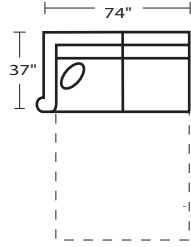

009 STAMPEDE

00932R - RAF SECTIONAL

03723L - LAF FULL SLEEPER

03723L - RAF FULL SLEEPER

00932L - LAF SECTIONAL

00926L - LAF CONDO SOFA

00903 - ARMLESS CONDO

00926R - RAF CONDO SOFA

00982L - LAF CHAISE

00906 - ARMLESS FULL SLEEPER

00982R - RAF CHAISE

00932L / 00903 / 00982R

00932L / 00923R

00926L / 00932R

00982L / 00903 / 00982R

* DIMENSIONS ARE APPROXIMATE