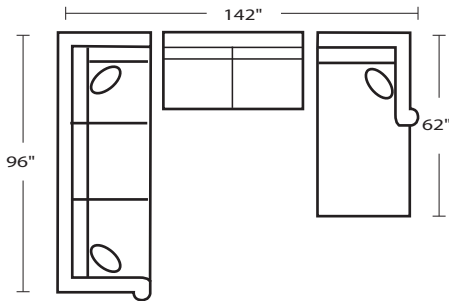

009 STAMPEDE

00932R - RAF SECTIONAL

03723L - LAF FULL SLEEPER

03723L - RAF FULL SLEEPER

00932L - LAF SECTIONAL

00926L - LAF CONDO SOFA

00903 - ARMLESS CONDO

00926R - RAF CONDO SOFA

00982L - LAF CHAISE

00906 - ARMLESS FULL SLEEPER

00982R - RAF CHAISE

00932L / 00903 / 00982R

00932L / 00923R

00926L / 00932R

00982L / 00903 / 00982R

* DIMENSIONS ARE APPROXIMATE