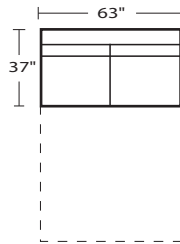

009 STAMPEDE

00932R - RAF SECTIONAL

03723L - LAF FULL SLEEPER

03723L - RAF FULL SLEEPER

00932L - LAF SECTIONAL

00926L - LAF CONDO SOFA

00903 - ARMLESS CONDO

00926R - RAF CONDO SOFA

00982L - LAF CHAISE

00906 - ARMLESS FULL SLEEPER

00982R - RAF CHAISE

00932L / 00903 / 00982R

00932L / 00923R

00926L / 00932R

00982L / 00903 / 00982R

* DIMENSIONS ARE APPROXIMATE