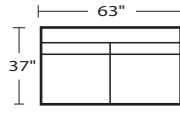

009 STAMPEDE

00932R - RAF SECTIONAL

03723L - LAF FULL SLEEPER

03723L - RAF FULL SLEEPER

00932L - LAF SECTIONAL

00926L - LAF CONDO SOFA

00903 - ARMLESS CONDO

00926R - RAF CONDO SOFA

00982L - LAF CHAISE

00906 - ARMLESS FULL SLEEPER

00982R - RAF CHAISE

00932L / 00903 / 00982R

00932L / 00923R

00926L / 00932R

00982L / 00903 / 00982R

* DIMENSIONS ARE APPROXIMATE