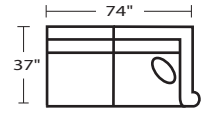

009 STAMPEDE

00932R - RAF SECTIONAL

03723L - LAF FULL SLEEPER

03723L - RAF FULL SLEEPER

00932L - LAF SECTIONAL

00926L - LAF CONDO SOFA

00903 - ARMLESS CONDO

00926R - RAF CONDO SOFA

00982L - LAF CHAISE

00906 - ARMLESS FULL SLEEPER

00982R - RAF CHAISE

00932L / 00903 / 00982R

00932L / 00923R

00926L / 00932R

00982L / 00903 / 00982R

* DIMENSIONS ARE APPROXIMATE