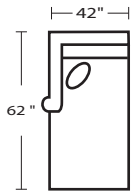

009 STAMPEDE

00932R - RAF SECTIONAL

03723L - LAF FULL SLEEPER

03723L - RAF FULL SLEEPER

00932L - LAF SECTIONAL

00926L - LAF CONDO SOFA

00903 - ARMLESS CONDO

00926R - RAF CONDO SOFA

00982L - LAF CHAISE

00906 - ARMLESS FULL SLEEPER

00982R - RAF CHAISE

00932L / 00903 / 00982R

00932L / 00923R

00926L / 00932R

00982L / 00903 / 00982R

* DIMENSIONS ARE APPROXIMATE