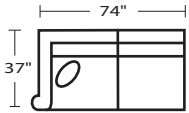

009 STAMPEDE

00932R - RAF SECTIONAL

03723L - LAF FULL SLEEPER

03723L - RAF FULL SLEEPER

00932L - LAF SECTIONAL

00926L - LAF CONDO SOFA

00903 - ARMLESS CONDO

00926R - RAF CONDO SOFA

00982L - LAF CHAISE

00906 - ARMLESS FULL SLEEPER

00982R - RAF CHAISE

00932L / 00903 / 00982R

00932L / 00923R

00926L / 00932R

00982L / 00903 / 00982R

* DIMENSIONS ARE APPROXIMATE