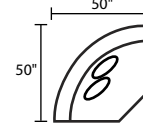

977962 - RAF Dual Reclining Loveseat

977916 - Swivel Glider Recliner

977921 - Rocker Recliner

852977P - LAF Chaise w/ Pressback

977973 - Options Wedge

977978P - RAF Chaise w/ Pressback

977952 - LAF Full Sleeper

977950 - Armless Full Sleeper

977951 - RAF Full Sleeper

977967 / 977973 / 977968

977967 / 977973 / 977968

977977P / 977968

977977P / 977903 / 977973 / 977903 / 977968

977967 / 977973 / 977904 / 977978P

* DIMENSIONS ARE APPROXIMATE