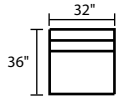

977 SANTA MARIA

977933 - Dual Reclining Sofa

977932 - Dual Reclining Loveseat

977904 - Armless Loveseat

977903 - Armless Chair

977967 - LAF Reclining Condo Loveseat

977968 - RAF Reclining Condo Loveseat

977961 - LAF Dual Reclining Loveseat

977962 - RAF Dual Reclining Loveseat

977916 - Swivel Glider Recliner

977921 - Rocker Recliner

852977P - LAF Chaise w/ Pressback

977973 - Options Wedge

977978P - RAF Chaise w/ Pressback

977952 - LAF Full Sleeper