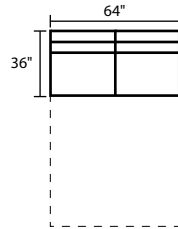

977962 - RAF Dual Reclining Loveseat

977916 - Swivel Glider Recliner

977921 - Rocker Recliner

852977P - LAF Chaise w/ Pressback

977973 - Options Wedge

977978P - RAF Chaise w/ Pressback

977952 - LAF Full Sleeper

977950 - Armless Full Sleeper

977951 - RAF Full Sleeper

977967 / 977973 / 977968

977967 / 977973 / 977968

977977P / 977968

977977P / 977903 / 977973 / 977903 / 977968

977967 / 977973 / 977904 / 977978P

* DIMENSIONS ARE APPROXIMATE