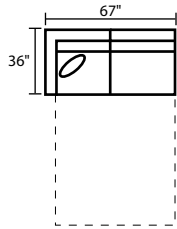

977962 - RAF Dual Reclining Loveseat

977916 - Swivel Glider Recliner

977921 - Rocker Recliner

852977P - LAF Chaise w/ Pressback

977973 - Options Wedge

977978P - RAF Chaise w/ Pressback

977952 - LAF Full Sleeper

977950 - Armless Full Sleeper

977951 - RAF Full Sleeper

977967 / 977973 / 977968

977967 / 977973 / 977968

977977P / 977968

977977P / 977903 / 977973 / 977903 / 977968

977967 / 977973 / 977904 / 977978P

* DIMENSIONS ARE APPROXIMATE