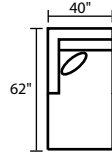

977 SANTA MARIA

977933 - Dual Reclining Sofa

977932 - Dual Reclining Loveseat

977904 - Armless Loveseat

977903 - Armless Chair

977967 - LAF Reclining Condo Loveseat

977968 - RAF Reclining Condo Loveseat

977961 - LAF Dual Reclining Loveseat

977962 - RAF Dual Reclining Loveseat

977916 - Swivel Glider Recliner

977921 - Rocker Recliner

852977P - LAF Chaise w/ Pressback

977973 - Options Wedge

977978P - RAF Chaise w/ Pressback

977952 - LAF Full Sleeper

977950 - Armless Full Sleeper

977951 - RAF Full Sleeper

977967 / 977973 / 977968

977967 / 977973 / 977968

977977P / 977968

977977P / 977903 / 977973 / 977903 / 977968

977967 / 977973 / 977904 / 977978P

* DIMENSIONS ARE APPROXIMATE