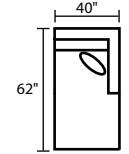

977962 - RAF Dual Reclining Loveseat

977916 - Swivel Glider Recliner

977921 - Rocker Recliner

852977P - LAF Chaise w/ Pressback

977973 - Options Wedge

977978P - RAF Chaise w/ Pressback

977952 - LAF Full Sleeper

977950 - Armless Full Sleeper

977951 - RAF Full Sleeper

977967 / 977973 / 977968

977967 / 977973 / 977968

977977P / 977968

977977P / 977903 / 977973 / 977903 / 977968

977967 / 977973 / 977904 / 977978P

* DIMENSIONS ARE APPROXIMATE