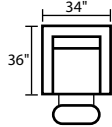

977 SANTA MARIA

977933 - Dual Reclining Sofa

977932 - Dual Reclining Loveseat

977904 - Armless Loveseat

977903 - Armless Chair

977967 - LAF Reclining Condo Loveseat

977968 - RAF Reclining Condo Loveseat

977961 - LAF Dual Reclining Loveseat

977962 - RAF Dual Reclining Loveseat

977916 - Swivel Glider Recliner

977921 - Rocker Recliner

852977P - LAF Chaise w/ Pressback

977973 - Options Wedge

977978P - RAF Chaise w/ Pressback

977952 - LAF Full Sleeper

977950 - Armless Full Sleeper

977951 - RAF Full Sleeper

977967 / 977973 / 977968

977967 / 977973 / 977968

977977P / 977968

977977P / 977903 / 977973 / 977903 / 977968

977967 / 977973 / 977904 / 977978P

* DIMENSIONS ARE APPROXIMATE