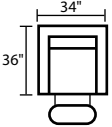

977 SANTA MARIA

977933 - Dual Reclining Sofa

977932 - Dual Reclining Loveseat

977904 - Armless Loveseat

977903 - Armless Chair

977967 - LAF Reclining Condo Loveseat

977968 - RAF Reclining Condo Loveseat

977961 - LAF Dual Reclining Loveseat

977962 - RAF Dual Reclining Loveseat

977916 - Swivel Glider Recliner

977921 - Rocker Recliner

852977P - LAF Chaise w/ Pressback

977973 - Options Wedge

977978P - RAF Chaise w/ Pressback

977952 - LAF Full Sleeper

977950 - Armless Full Sleeper

977951 - RAF Full Sleeper

977967 / 977973 / 977968

977967 / 977973 / 977968

977977P / 977968

977977P / 977903 / 977973 / 977903 / 977968

977967 / 977973 / 977904 / 977978P

* DIMENSIONS ARE APPROXIMATE