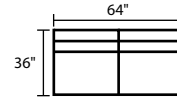

977 SANTA MARIA

977933 - Dual Reclining Sofa

977932 - Dual Reclining Loveseat

977904 - Armless Loveseat

977903 - Armless Chair

977967 - LAF Reclining Condo Loveseat

977968 - RAF Reclining Condo Loveseat

977961 - LAF Dual Reclining Loveseat

977962 - RAF Dual Reclining Loveseat

977916 - Swivel Glider Recliner

977921 - Rocker Recliner

852977P - LAF Chaise w/ Pressback

977973 - Options Wedge

977978P - RAF Chaise w/ Pressback

977952 - LAF Full Sleeper