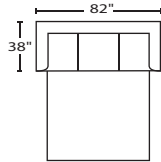

909 TANGLEWOOD

909933 DUAL RECL SOFA

909938 DUAL RECL SOFA
W/ DROP TABLE

909932 DUAL RECL LVST

909949 DUAL RECL
CONSOLE LOVESEAT

909930 STATIONARY SOFA

909990 QUEEN SLEEPER

909921 ROCKER RECLINER