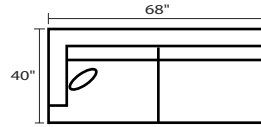

14062 - SQUARE ST OTTOMAN

14002 - OTTOMAN

50236L - LAF CONDO SECT W/ RET

50236R - RAF CONDO SECT W/ RET

50232R - RAF SECTIONAL W/ RET

50232L - LAF SECTIONAL W/ RET

50226L - LAF CONDO SOFA

50226R - RAF CONDO SOFA

50236L / 50274R

50226L / 50232R

50236L / 50210 / 50274R

50274L / 50236R

50232L / 50226R

50274L / 50210 / 50236R

* DIMENSIONS ARE APPROXIMATE